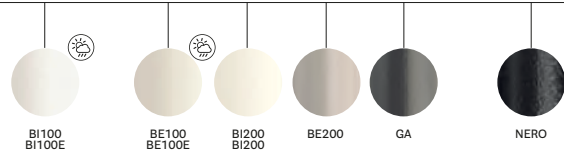

solid laminate top / ripiano in stratificato