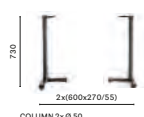

2x(600x270/55)
COLUMN 2x Ø 50
TOP MAX 1400x900

4759 H500

Coffee table base,
cast-iron base