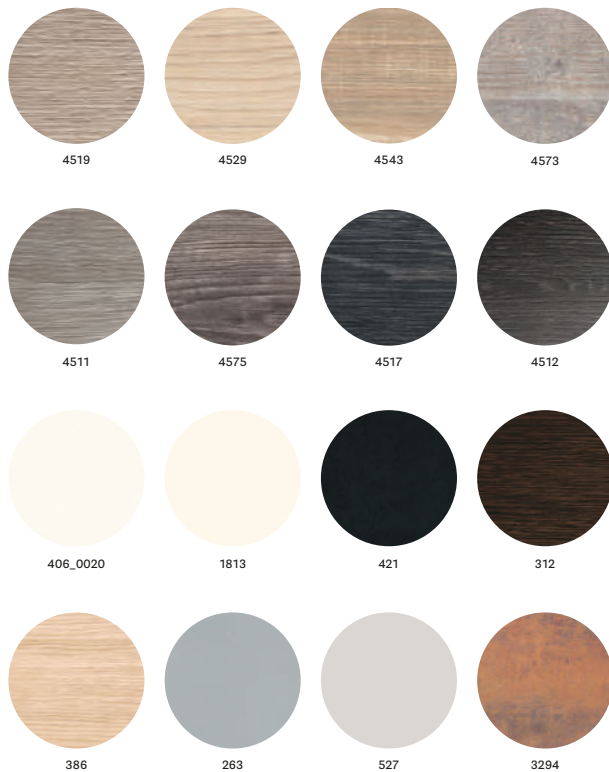

SHAPES / FORME

FINISHES / FINITURE