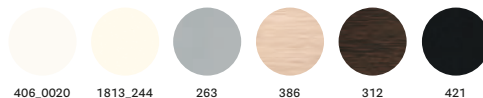

aluminium legs / gambe in alluminio

AS

any standard colour in powder coated finish
verniciato in tutti i colori standard