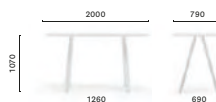

ARK 107_200x79