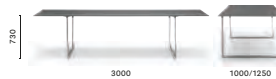

TOA300X100/125