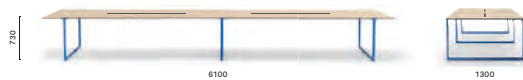

TOA2_610X130 CCO