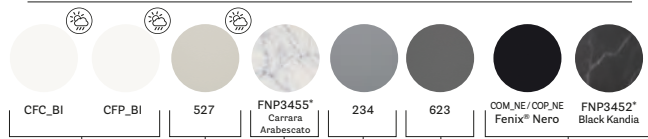

solid laminate top / ripiano in stratificato