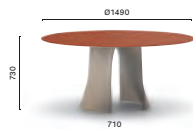

ANMD129

ANMD139

ANMD149

ANMD159

ANME220X110

ANME260X110

solid laminate top / ripiano in stratificato

Fenix® Nero*   Fenix® 0792*   Fenix® 0791*   Fenix® 0789*

*Anti-fingerprint
Anti-impresione

L_AZ

GR2   RO
Grey colour   Clay colour