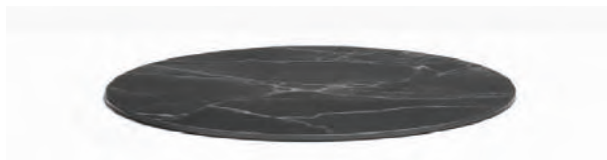

FENIX®

MATCHING CORE / ANIMA IN TINTA

EDGE / BORDO

FINISHES / FINITURE

3452

3455

SHAPES / FORME

RADIUS / RAGGIO

#PedraliPalaceofWonders

Stockholm Furniture & Light Fair, 2020
Stockholm, Sweden

Project: Exhibition stand

Architect: CalviBrambilla

Products: Fenix® Top, Stylus table,

Folk chair, Giravolta lighting