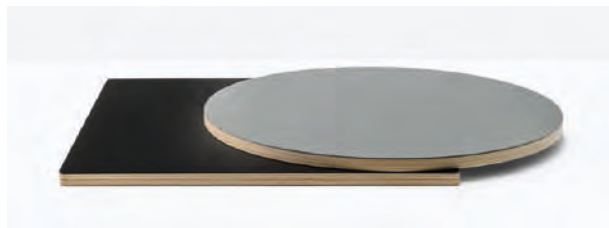

EDGE / BORDO

SHAPES AND SIZES / FORME E MISURE

○ Ø 650, Ø 800

□ 600x600, 700x700, 800x800

□ 1200x800

FINISHES / FINITURE

Oil coated  
Finitura ad olio

# Linoleum

EN — The linoleum shelves are strong and durable. Shelves with plywood core are available in different shapes and sizes. Flat edge border, thickness 20 mm.

IT — I ripiani in linoleum sono resistenti e durevoli. Ripiani con anima in multistrato disponibili in diverse forme e misure. Bordo piatto, spessore 20 mm.