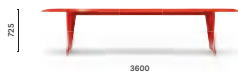

TFK360X120