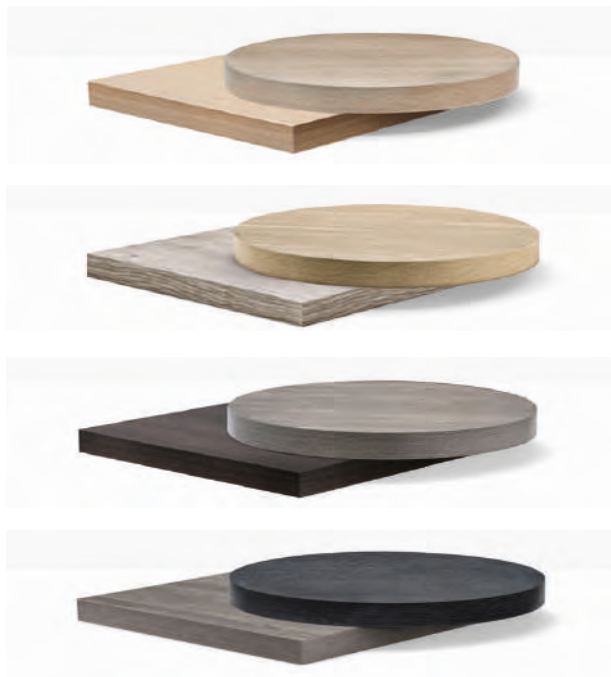

EDGE / BORDO

BA/20

BA/30

BA/50

SHAPES / FORME

FINISHES / FINITURE