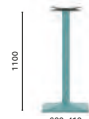

4644

Poseur table base,
cast-iron base

600x410
COLUMN 80x80
TOP MAX 1200x700

FINISHES / FINITURE

any standard colour in powder coated finish table base
basamento verniciato in tutti i colori standard

→ see page 236
vedi pagina 236

oak column
colonna in rovere