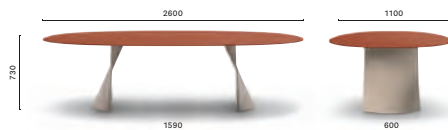

ANME260X110