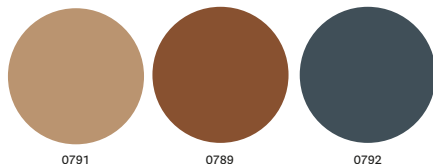

#PedraliBacktoNature

HostMilano 2023
Milan, Italy