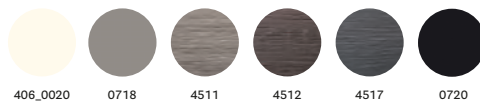

laminate top / ripiano in laminato

coated oak legs / gambe in rovere verniciato

any standard colour in powder coated finish
verniciato in tutti i colori standard