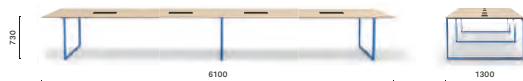

TOA3S_159X150