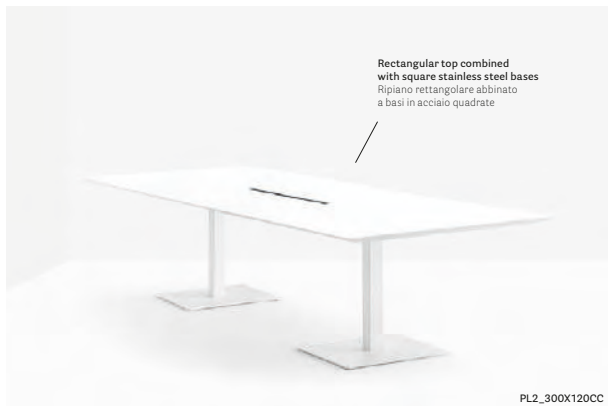

## Studio Nassini & Associati

Brescia, Italy

Project: Office

Products: Plano table,  
Laja Wings armchair,  
Ester armchair, Arki-Table,  
Zippo modular seating,  
Happy Apple lighting