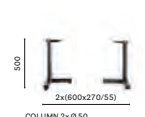

2x(600x270/55)
COLUMN 2x Ø 50
TOP MAX 1400x900

FINISHES / FINITURE

tops
ripiani

→ see page 236
vedi pagina 236

→ see from page 240
vedi da pagina 240