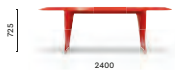

TFK240X100