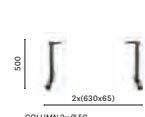

2x(630x65)
COLUMN 2x Ø 50
TOP MAX 1400x900

4759

Dining table base,
cast-iron base