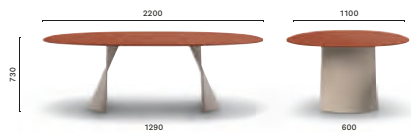

ANME220X110