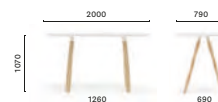

ARKW 107_200x79