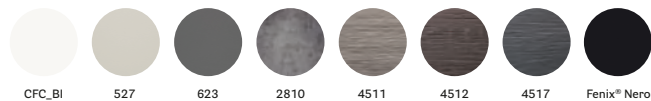

ARK7_139X69

ARK7_159X69

ARK7_159X79

ARK7_179X79

ARK7_199X79

ARKW7_139X69

ARKW7_159X69

ARKW7_159X79

ARKW7_179X79

ARKW7_199X79

solid laminate top / ripiano in stratificato