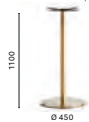

COLUMN Ø 50
TOP MAX Ø 700

4412

Stainless steel
dining table base