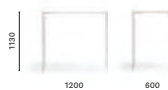

SIZES / DIMENSIONI

TG_H110 120x60