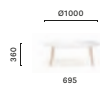

The Tanneries Hotel & Spa

Chania, Greece

Project: Hotel
Products: Malmö lounge armchair
and coffee table

TML_190X90

TMLF_90X90

TMLF_140X90

TMLF_180X90

MLT100X36

MLT120X74X36

MLT_50X50X36

MLT_50X50X48