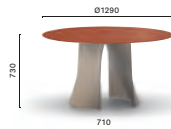

ANMD129

ANMD139

ANMD149

ANMD159

ANME220X110

ANME260X110

solid laminate top / ripiano in stratificato

Fenix® Nero*   Fenix® 0792*   Fenix® 0791*   Fenix® 0789*

*Anti-fingerprint
Anti-impresione

L_AZ

GR2   RO
Grey colour   Clay colour