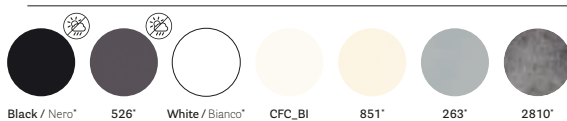

TJ3 d_59

TJ3 d_69

TJ3 d_79

TJ4 d_89

TJ4 d_99

TJ4_59x59

TJ4_69x69

TJ4_79x79

TJ4 119x69

TJ4 119x79

solid laminate top / ripiano in stratificato

*black core / Anima nera

aluminium legs
gambe in alluminio

any standard colour in powder coated finish
verniciato in tutti i colori standard

LU
Polished
Lucidato