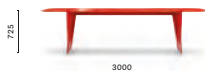

TFK300X110