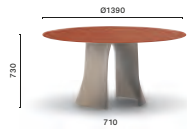

ANMD129

ANMD139

ANMD149

ANMD159

ANME220X110

ANME260X110

solid laminate top / ripiano in stratificato

Fenix® Nero*   Fenix® 0792*   Fenix® 0791*   Fenix® 0789*

*Anti-fingerprint
Anti-impresione

L_AZ

GR2   RO
Grey colour   Clay colour