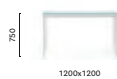

TK_120X120

Table, steel frame and glass top