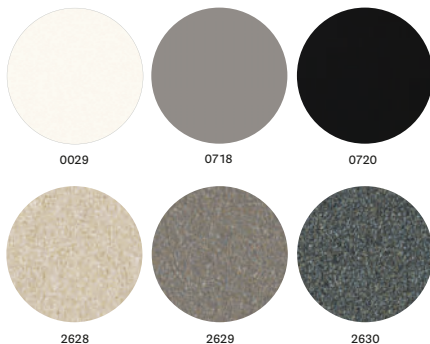

Fenix® laminate

Fenix® laminato

ABS EDGE / BORDO ABS

EDGE / BORDO

BA/20FN

BA/30FN

BA/50FN

SHAPES / FORME

FINISHES / FINITURE

ABS EDGE, SATINE BRASS / BORDO ABS, OTTONE SATINATO

EDGE / BORDO

BAO/20FN

BAO/30FN

BAO/50FN

SHAPES / FORME

FINISHES / FINITURE

0720