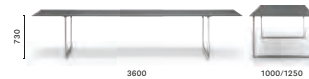

TOA360X100/125