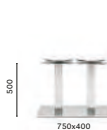

COLUMN 2x 80x80
TOP MAX 1600x900

4466

Stainless steel
poseur table base