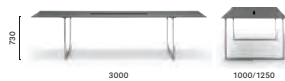

TOA300X100/125 CC60