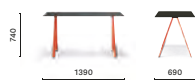

ARK7_139X69