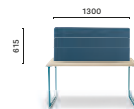

DSP/2_L130

Sound absorbing divider panel (1300x615)

FINISHES / FINITURE

solid laminate top / ripiano in stratificato