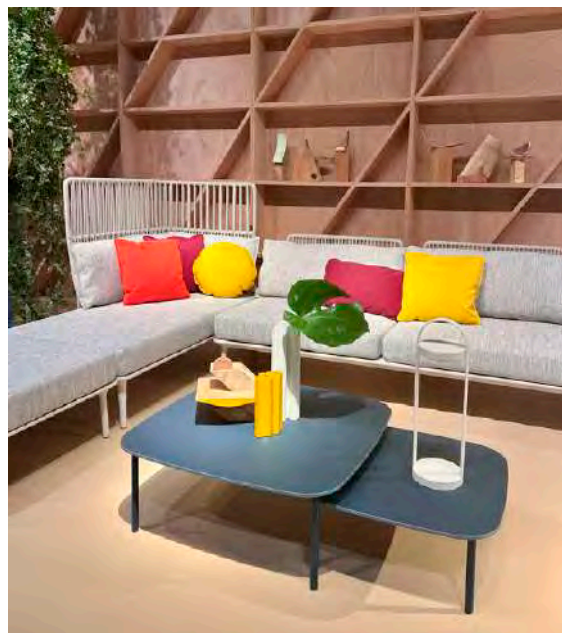

#PedraliBacktoNature

HostMilano 2023
Milan, Italy