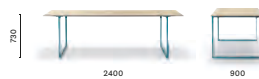

Living Corriere

TOA240X90

TOA240X90_CDX

TOA240X90_CSX

TOA190X75

TOA190X90

TOA300X100/125

TOA360X100/125