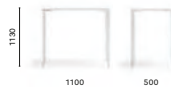

TG_H110 110x50