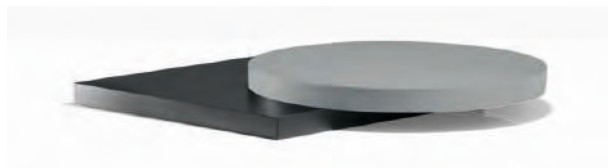

ABS edge
Bordo ABS