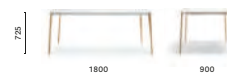

TMLF_180X90