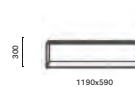

SIZES / DIMENSIONI