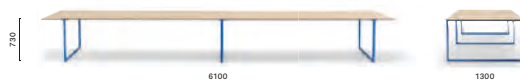

TOA2_610X130