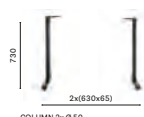

2x(630x65)
COLUMN 2x Ø 50
TOP MAX 1400x900

4757 H500

Coffee table base,
cast-iron base