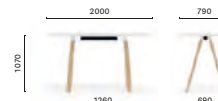

ARKW 107_200x79 CC