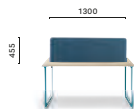

DSP/L130

Sound absorbing divider panel (1300x455)