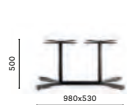

980x530
COLUMN 2x Ø 50
TOP MAX 1600x900

4757

Dining table base,
cast-iron base